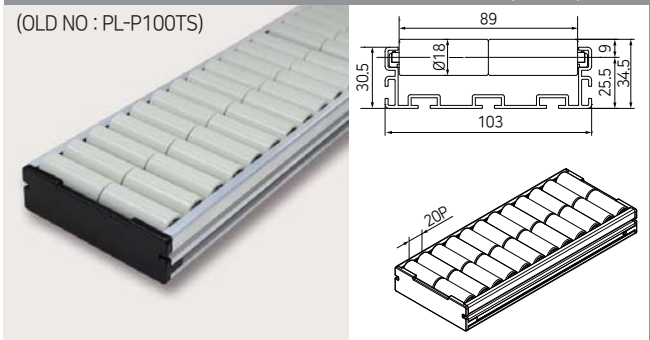

PL-1002F_TS

(OLD NO : PL-P100TS)

TPU (ESD)
Thermoplastic Polyurethane

※Please contact our sales office with reference to the additional options available.

ROLLER TRACKS