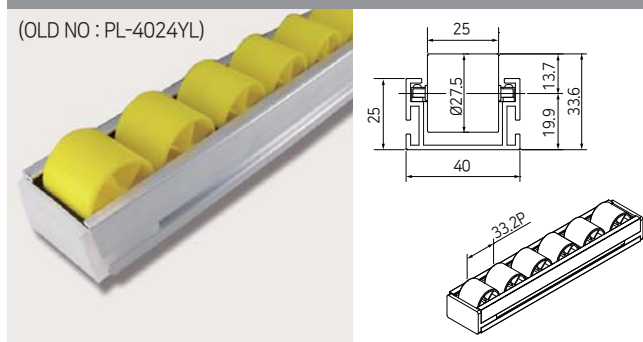

PL-402F_YM

YELLOW

(OLD NO : PL-4024YL)