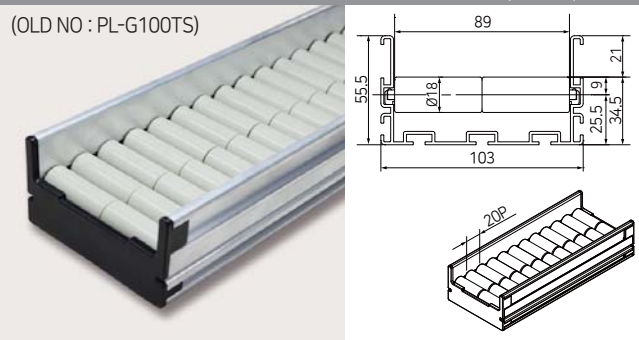

100 SERIES (ALUMINIUM FRAME)

PL-1003F_TS

(OLD NO : PL-G100TS)

TPU (ESD)
Thermoplastic Polyurethane