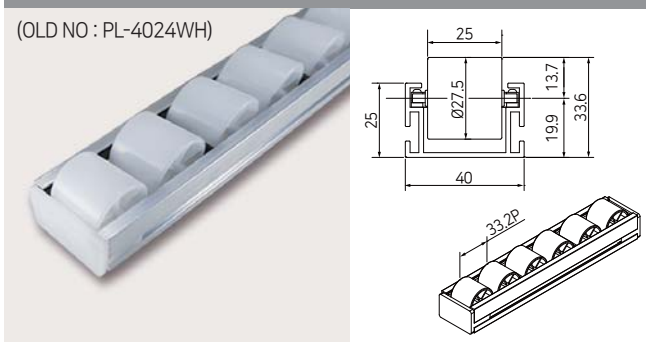

40 SERIES (ALUMINIUM FRAME)

PL-402F_WM

WHITE

(OLD NO : PL-4024WH)