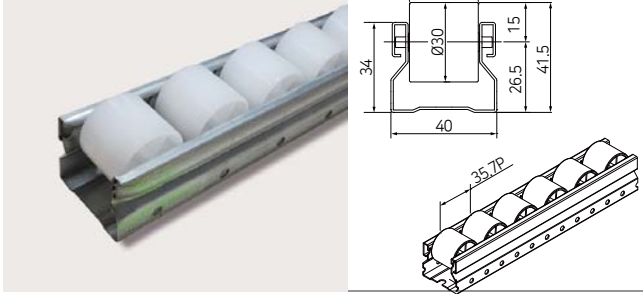

40 SERIES (STEEL)

PL-401F_WM

WHITE

(OLD NO : PL-4014WH)