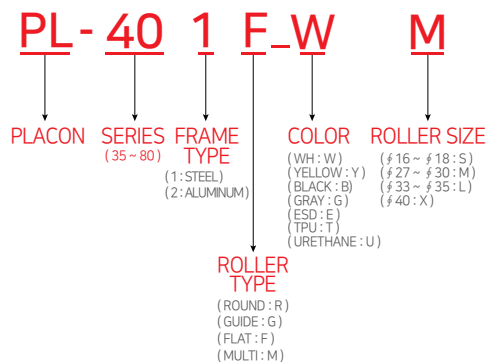

ROLLER TRACKS

· CLASSIFICATION OF ROLLER

No	ITEM	DESCRIPTION	RESISTANCE
①	WH	WHITE	
②	YL	YELLOW	
③	BK	BLACK	
④	ED	ESD	10 ³ Ω~10 ⁶ Ω
⑤	GR	GUIDE ROLLER	

No	ITEM	DESCRIPTION	RESISTANCE
⑧	TP	TPU(ESD)	10 ⁸ Ω~10 ¹¹ Ω
⑨	WS	WHITE SMALL	BLACK
⑩	ES	ESD SMALL	10 ³ Ω~10 ⁶ Ω
⑪	TS	TPU(ESD) SMALL	10 ⁸ Ω~10 ¹¹ Ω
⑫	WR	WHITE ROUND	

※ The specification may be subject to change without any prior notice.

품번정의

Packing Unit

- 1 Bar (1분) = 4M
- 1 Bundle (1묶음) = 35 SERIES = 10 Bars
- 40 SERIES = 10 Bars
- 60 SERIES = 30Φ: 6 Bars / 16Φ: 8 Bars
- 73 SERIES = 5 Bars
- 80 SERIES = 80(일반) = φ35 / φ40 = 5 Bars
- 80(Multi) = 4Bars