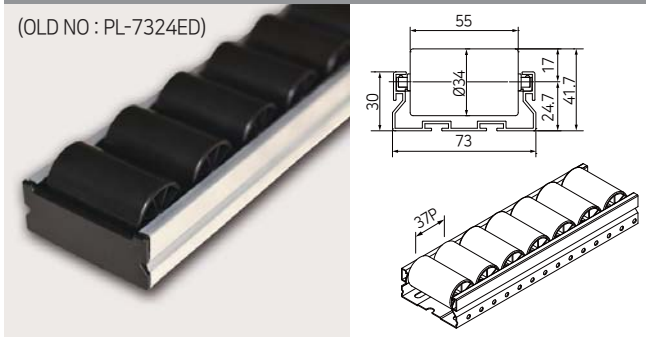

73 SERIES (ALUMINIUM FRAME)

PL-732F_EL

ESD

(OLD NO : PL-7324ED)