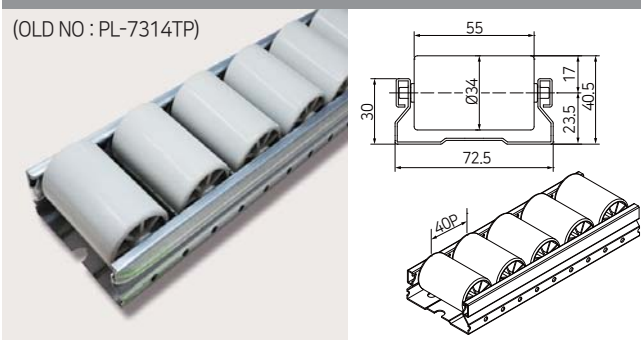

PL-731F_EL

(OLD NO : PL-7314ED)

ESD

PL-731F_TL

(OLD NO : PL-7314TP)

TPU-ESD

73 SERIES (STEEL) - SMALL ROLLER

PL-731F_WS