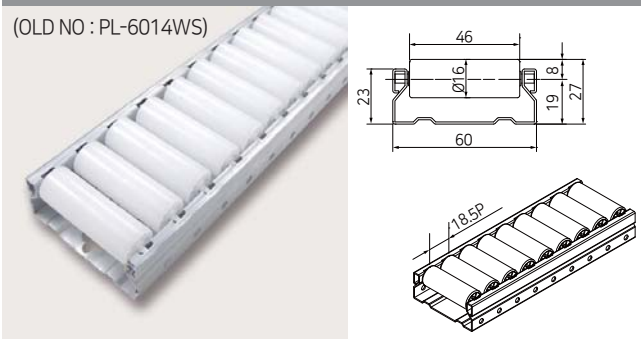

60 SERIES (STEEL) - SMALL ROLLER

PL-601F_WS

(OLD NO : PL-6014WS)

WHITE-SMALL