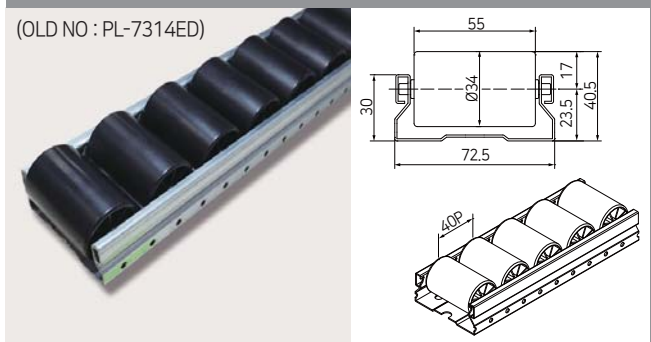

PL-731F_EL

(OLD NO : PL-7314ED)

ESD

PL-731F_TL

(OLD NO : PL-7314TP)

TPU-ESD

73 SERIES (STEEL) - SMALL ROLLER

PL-731F_WS