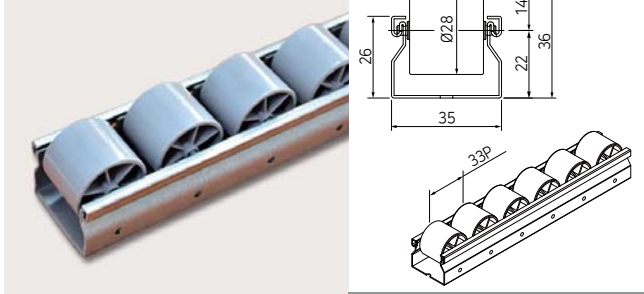

35 SERIES (STEEL)

PL-351F_GM

(OLD NO : PL-3514GR)