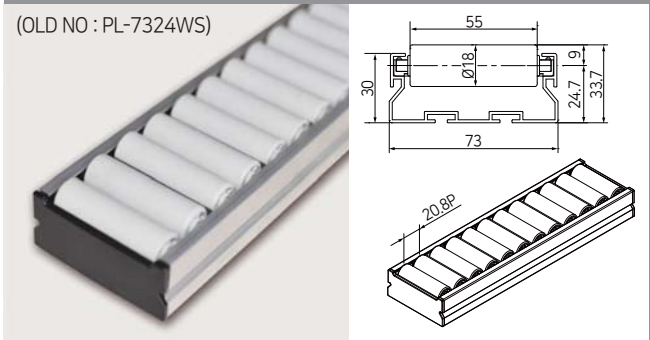

73 SERIES (ALUMINIUM FRAME) - SMALL ROLLER

PL-732F_TS

(OLD NO : PL-7324TS)

TPU (ESD)
Thermoplastic Polyurethane

PL-732F_WS

(OLD NO : PL-7324WS)

WHITE-SMALL

100 SERIES (ALUMINIUM FRAME)